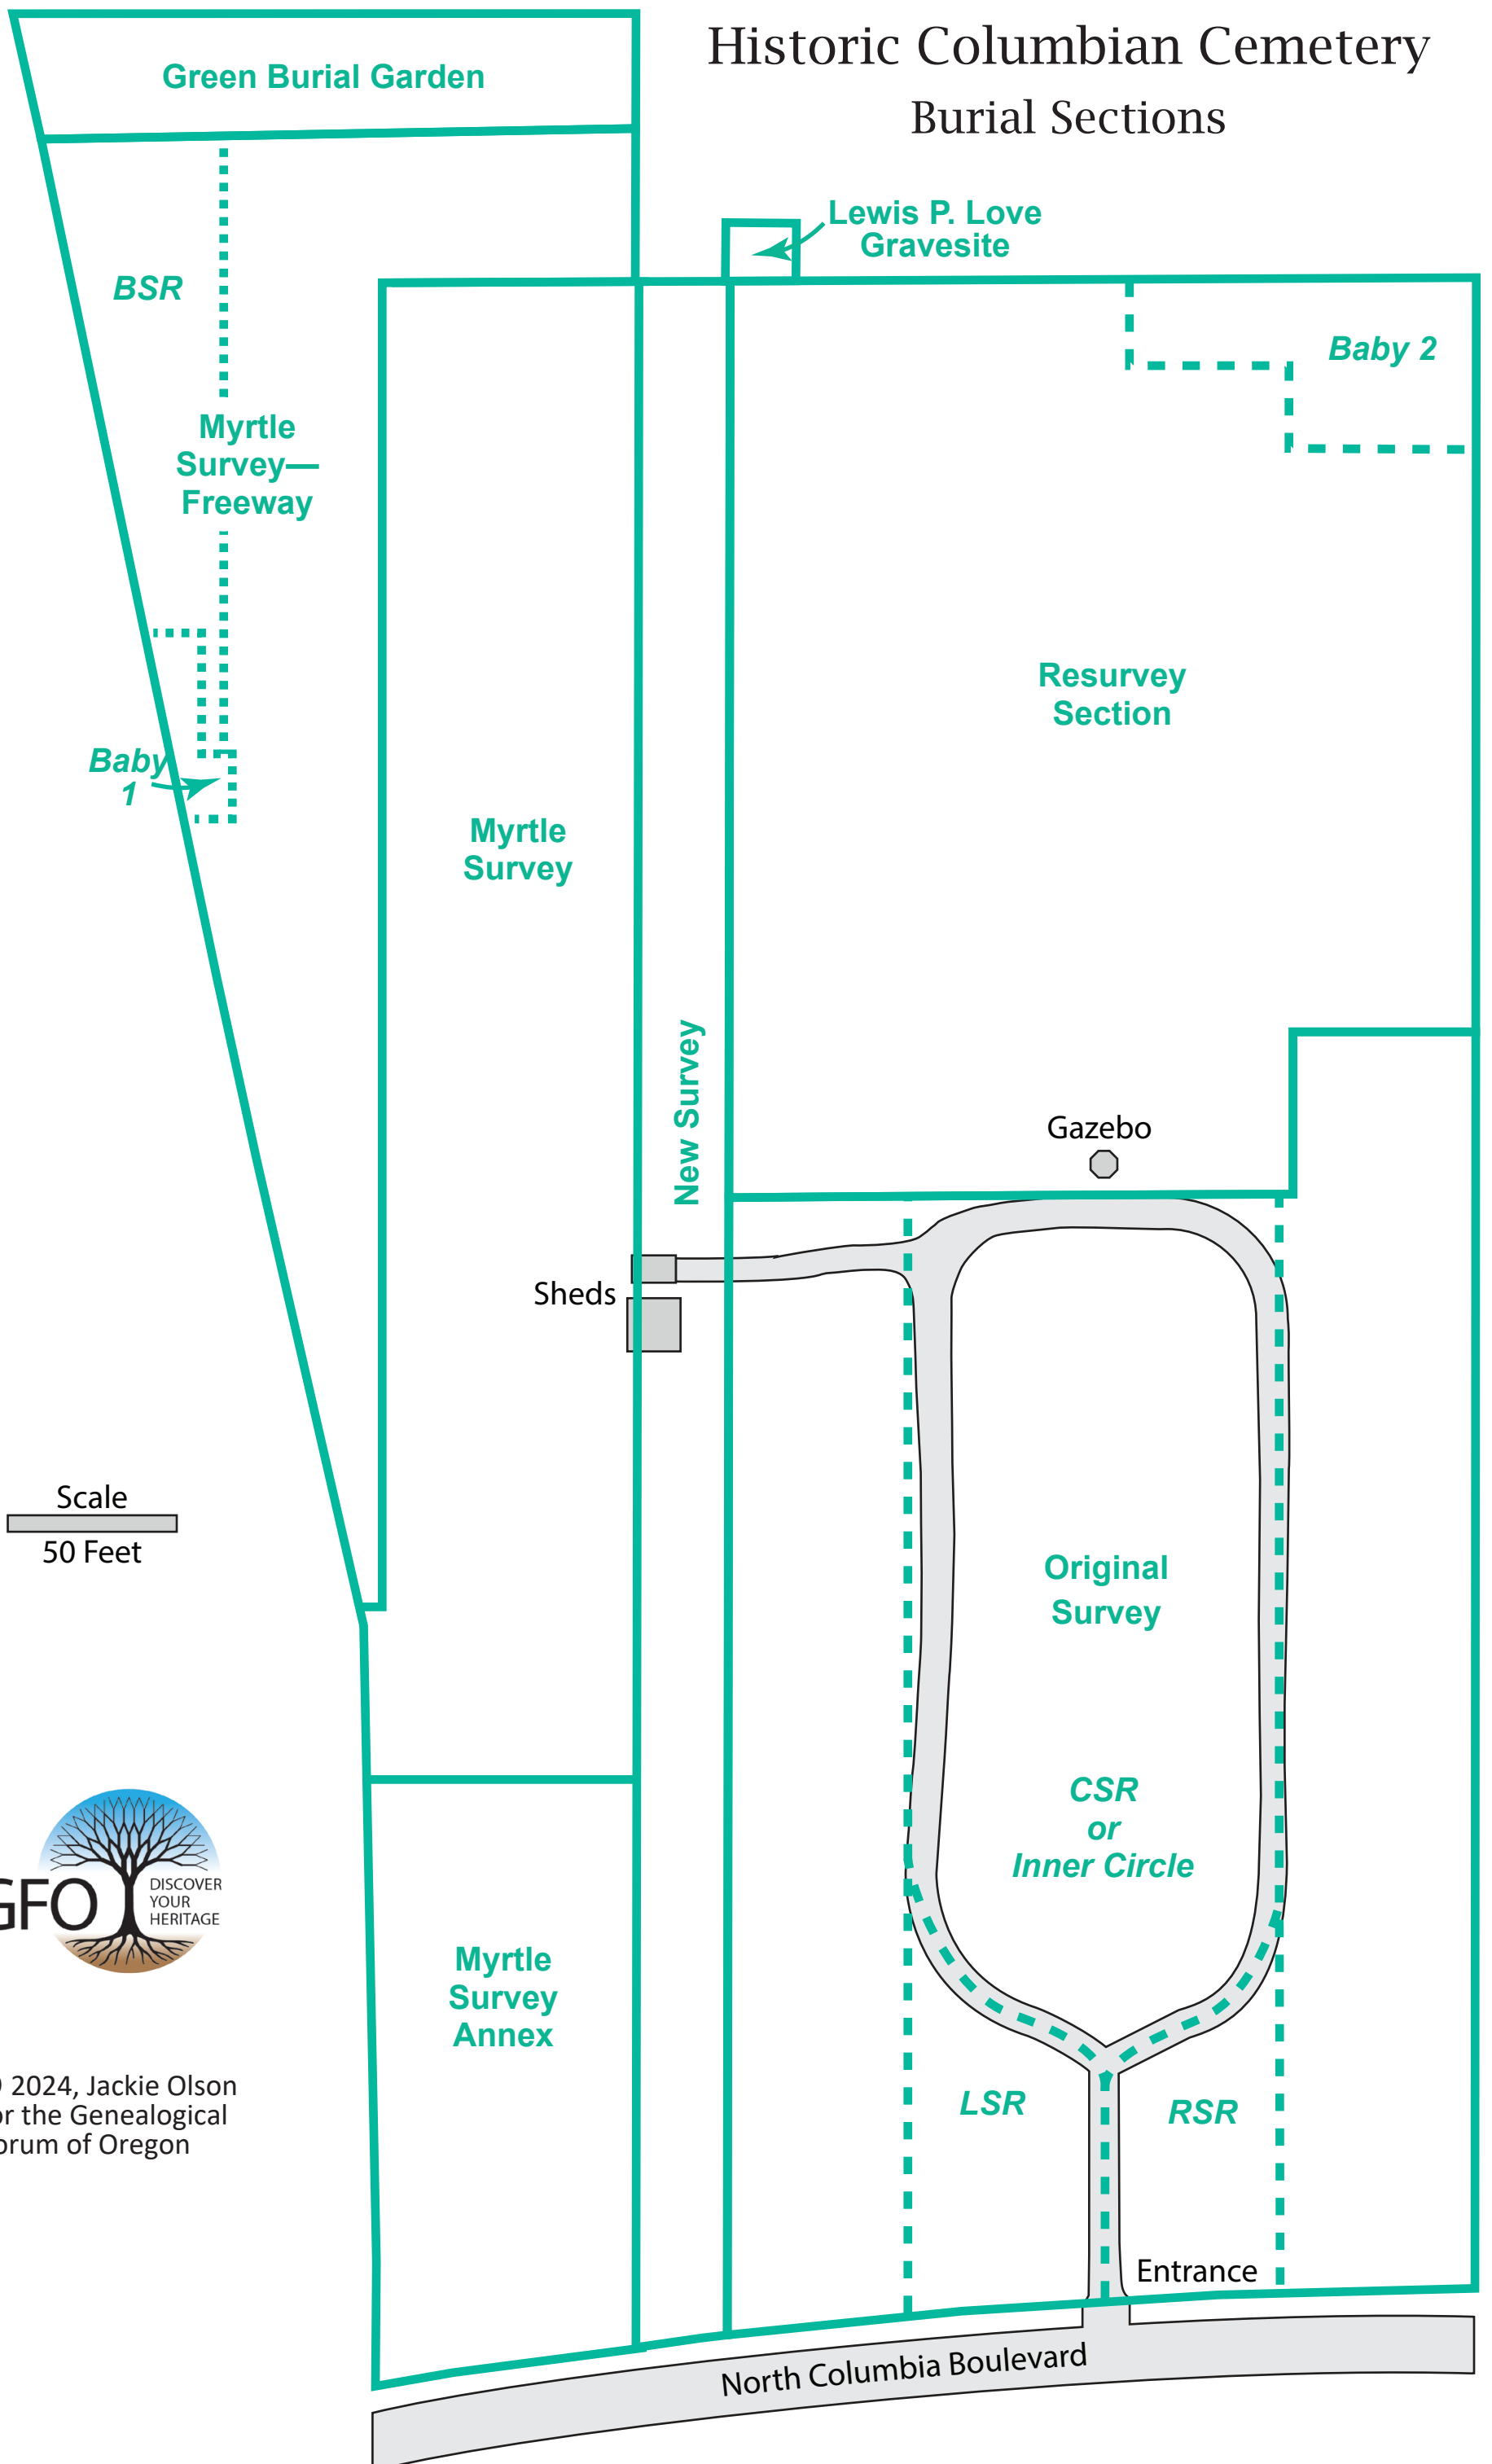

Historic Columbian Cemetery Burial Sections

Scale
50 Feet

© 2024, Jackie Olson
for the Genealogical
Forum of Oregon